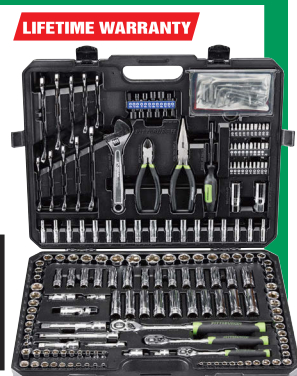

BLACK FRIDAY

1000 LB. CAPACITY
MOTORCYCLE LIFT

PITTSBURGH MOTORCYCLE

DAYTONA **NEW**
PROFESSIONAL 3 TON
SUPER DUTY STEEL JACK

ITEM 63183
174 Customer Reviews
★★★★★

LIFTS FROM
3-3/4" TO 23-1/2"

save $425
$173.99 $199.99

COMPARE TO
SNAP-ON
$599.35 MODEL:
FJ300

ITEM 69904
68892 shown

LIFT RANGE:
7" TO 29-1/2"

569 Customer Reviews
★★★★★

save $520
$279.99 $429.99

COMPARE TO
NORTHERN TOOL
$799.99 MODEL:
873100

AUTO-DARKENING
WELDING HELMET WITH
BLUE FLAME DESIGN

CHICAGO ELECTRIC **WELDING**

490 Customer Reviews
★★★★★

save $90
ITEM 63122
61610
91214 shown

save $90
$39.99 $49.99

COMPARE TO
HOBART
$129.99 MODEL:
77054

HEAVY DUTY RECIPROCATING SAW

ITEM 61884
65570/62370 shown

1644 Customer Reviews
★★★★★

CHICAGO ELECTRIC
POWER TOOLS

save 62%
$189.99 $299.99

COMPARE TO
PORTER-CABLE
$49.98
MODEL: PCE360

6" BI-METAL RECIPROCATING
SAW BLADE ASSORTMENT - PACK OF 12
ITEM 68045
68923/62131 shown
482 Customer Reviews
★★★★★

$7.99

Apache **NEW**
ULTRA-LIGHT
CRUSH PROOF
WEATHER-RESISTANT
CASE

ITEM 63926

COMPARE TO
PELICAN
$124.95
MODEL: 1400

save $104
$199.99 $299.99

1.51 CUBIC FT. SOLID STEEL
DIGITAL FLOOR SAFE

UNION
SAFE COMPANY

NEW

383 Customer Reviews
★★★★★

ITEM 62678
91006/62977 shown

save $85
$89.99 $129.99

COMPARE TO
SENTRYSAFE
$175
MODEL: SFW1236TC

HARDY
MECHANIC'S GLOVES

591 Customer Reviews
★★★★★

MEDIUM
ITEM 62434/62426

LARGE
ITEM 62433/62428

X-LARGE
ITEM 62432/62429

COMPARE TO
MECHANIX
$14.99 MODEL:
507581

save 74%
YOUR CHOICE $37.99 $59.99

Item 62428 shown

PITTSBURGH

225 PIECE
MECHANIC'S
TOOL KIT

145 Customer Reviews
★★★★★

ITEM 62664

save $101
$97.99 $129.99

COMPARE TO
KOBALT
$199
MODEL: 86756

AMMO BOX

ITEM 63135
61451 shown

2311 Customer Reviews
★★★★★

save 60%
$3.99 $9.99

COMPARE TO
BASS PRO
SHOPS
$9.99
MODEL: 1312-92

HERCULES BEATS DEWALT*