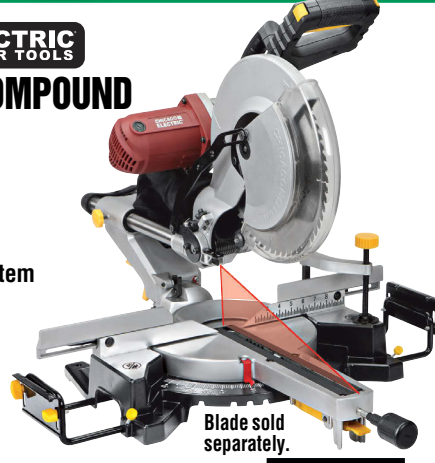

**RAPID PUMP® 3 TON HEAVY DUTY STEEL FLOOR JACK**

1146 Customer Reviews  
★★★★★

COMPARE TO HOME DEPOT  
**\$135.27**  
MODEL: 647593

ITEM 69227/62584  
62116/68048 shown

**WEIGHS 74 LBS.**

save **\$67**

**\$67.99** ~~\$85.99~~

**CHICAGO ELECTRIC** POWER TOOLS  
**12" SLIDING COMPOUND DOUBLE-BEVEL MITER SAW**

1800 Customer Reviews  
★★★★★

• With laser guide system  
ITEM 61969/61970  
69684 shown

Blade sold separately.

save **\$171**

**HaulMaster**

**17 FT. TYPE IA MULTI-TASK LADDER**

1138 Customer Reviews  
★★★★★

**300 LB. CAPACITY**

ITEM 62656  
63418/63419  
63417/67646  
62514 shown

save **\$199**

**\$99.99** ~~\$139.99~~

COMPARE TO LITTLE GIANT  
**\$298.99**  
MODEL: XE M17