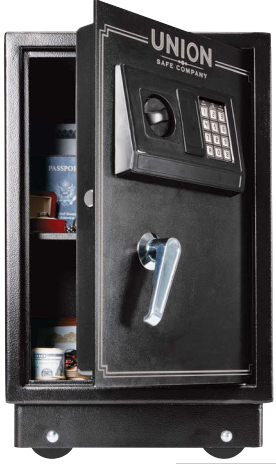

ITEM 63926

COMPARE TO  
PELICAN  
\$124.95  
MODEL: 1400

save \$104  
\$199.99 \$299.99

1.51 CUBIC FT. SOLID STEEL  
DIGITAL FLOOR SAFE

**UNION**  
SAFE COMPANY

**NEW**

383 Customer Reviews  
★★★★★

ITEM 62678  
91006/62977 shown

save \$85  
\$89.99 \$129.99

COMPARE TO  
SENTRYSAFE  
\$175  
MODEL: SFW1236TC

**HARDY**  
MECHANIC'S GLOVES

591 Customer Reviews  
★★★★★

MEDIUM  
ITEM 62434/62426

LARGE  
ITEM 62433/62428

X-LARGE  
ITEM 62432/62429