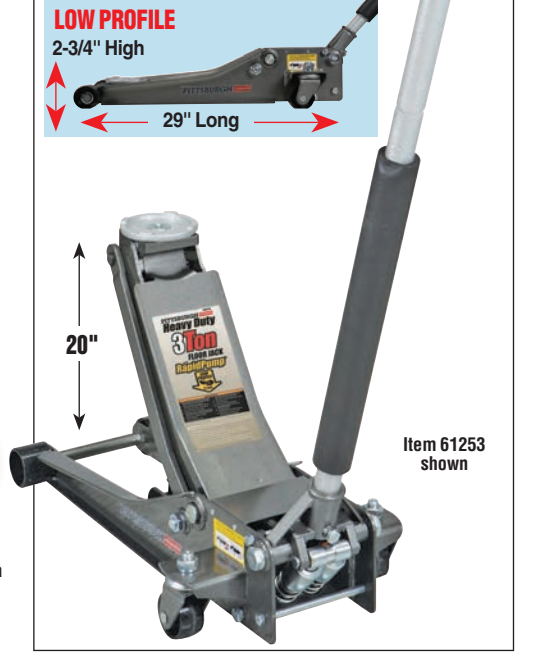

If You Buy Tools Anywhere Else, You're Throwing Your Money Away

Order at HarborFreight.com or 800-423-2567
We FedEx Most Orders in 24 Hours for \$6.99

LIFETIME WARRANTY ON ALL HAND TOOLS

10 FT. x 17 FT. PORTABLE GARAGE

Item 69039 shown

LOT NO. 69039/68217 60727/62286

\$179⁹⁹

REG. PRICE \$299.99

SAVE \$120

PITTSBURGH AUTOMOTIVE
RAPID PUMP® 3 TON LOW PROFILE HEAVY DUTY STEEL FLOOR JACK

WEIGHS 77 LBS.

SAVE \$90

LOT NO. 61282/60688 61253/62326/68049

\$79⁹⁹

REG. PRICE \$169.99

LOW PROFILE
2-3/4" High
29" Long

Item 61253 shown

18 VOLT CORDLESS 3/8" DRILL/DRIVER WITH KEYLESS CHUCK

Item 68239 shown

drillmaster