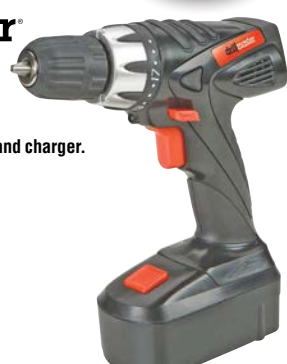

**NEW**  
comp at **\$499**

18 VOLT CORDLESS  
3/8" DRILL/DRIVER  
WITH KEYLESS CHUCK

SAVE  
**65%**

**drillmaster**

Customer Rating  
★★★★★

Includes one 18V NiCd battery and charger.

LOT 69651/62868/62873  
68239 shown

**\$16<sup>99</sup>**

comp at **\$49.21**

60 LED SOLAR POWERED  
SECURITY LIGHT

Customer Rating  
★★★★★

**Bunker Hill Security**

LOT 62534  
69643 shown

Includes 6V, 900 mAh NiCd battery pack.

**\$29<sup>99</sup>**