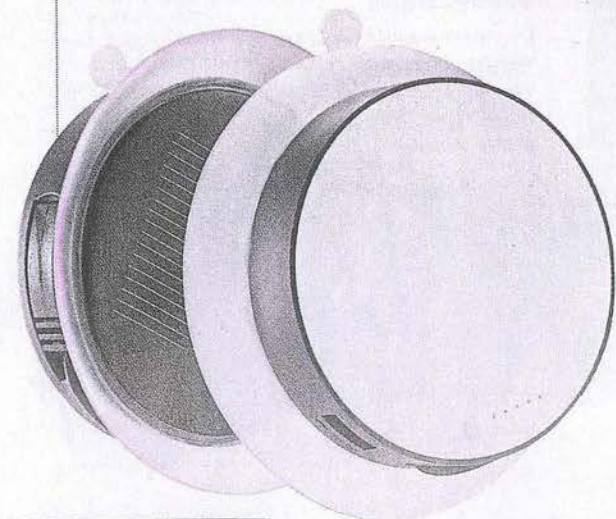

#### SPECIFICATIONS

Dimensions ▶ 9.12 x 2.4 inches  
 Weight ▶ 9.2 ounces  
 Wattage ▶ 5  
 Panel Type ▶ Amorphous thin film  
 MSRP ▶ \$155

#### SPECIFICATIONS

Dimensions ▶ 15.5 x 1.4 inches  
 Weight ▶ 6.4 ounces  
 Wattage ▶ 1  
 Panel Type ▶ Monocrystalline  
 MSRP ▶ \$60