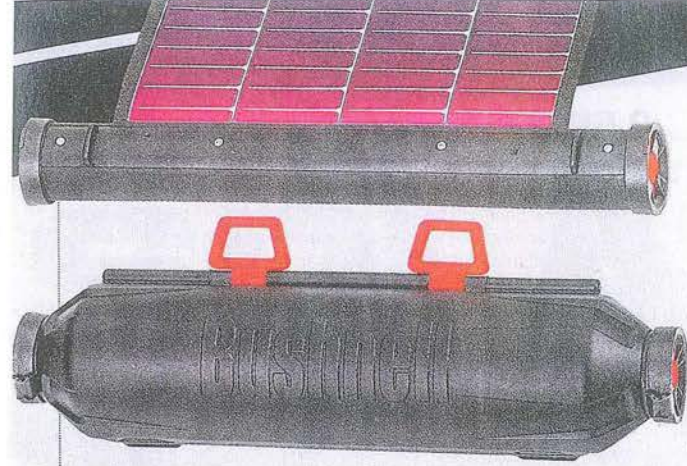

### BUSHNELL POWERSYNC SOLARWRAP 250

Bushnell's SolarWrap 250 is lightweight and compact, and it can easily find a place in a bug-out bag. The flexible solar cell rolls out from an integrated protective case. A high-capacity lithium-ion battery stores power and allows for the charging of small devices like a camera, MP3 player, smartphone or GPS. It takes about six hours in the sun to fully charge the battery. ([bushnell.com](http://bushnell.com); 800-423-3537)