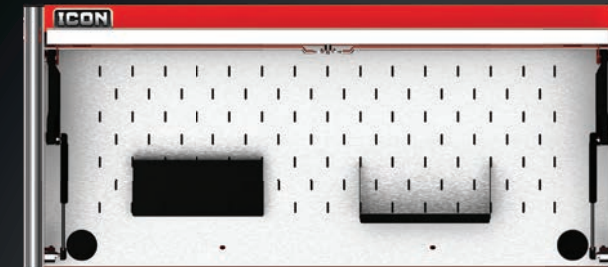

WORK CENTER

Work Center – Provides a functional work area and storage space with maximum security. It's loaded with features such as power access ports, an easy-open pneumatic assist door and the ICON™ stainless steel slot-wall that are compatible with ICON™ tool holders and document shelves. All ICON™ Work Centers are built ready for the Automatic LED light bar. *LED light bar sold separately.

*Stainless Steel Tops are required for Work Centers.