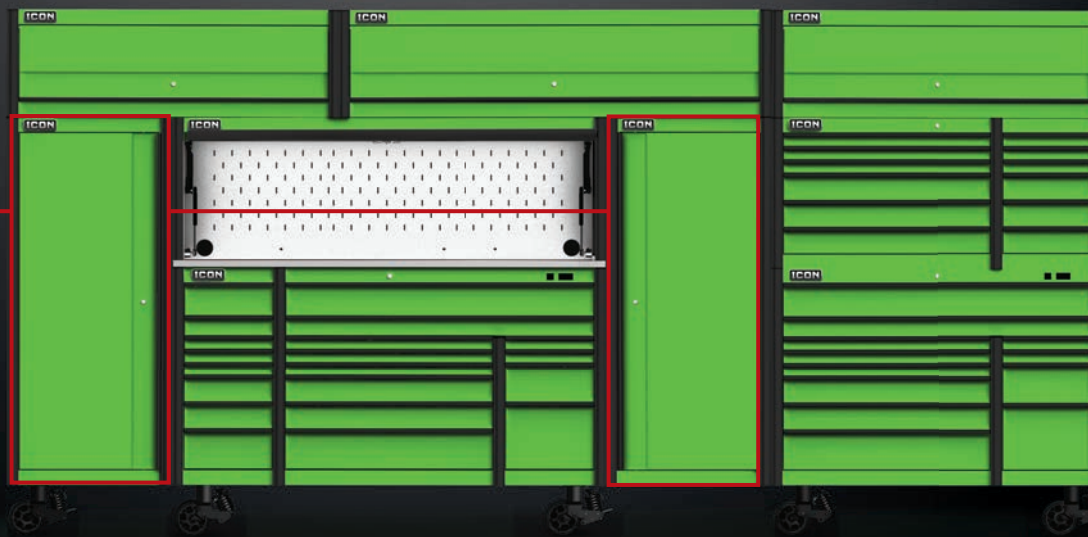

**TOP CHEST #ITSTC56R**

When a Roller Cabinet isn't enough, a Top Chest gives you the extra storage space you need.

**END CABINET #ITSECR**

Adds additional drawer storage and an extra work surface, mounts on either side

**WORK CENTER #ITSWC56BLK**

Provides a functional work area and storage space with maximum security

**OVERHEAD #ITSOH56BLU**

Add-on to the Work Center or Top Chest for additional storage space

**STAINLESS TOP\* #ITSST56**

Premium grade 16 gauge stainless steel work surface  
\*Required with the Work Center

**END LOCKER #ITSELGN**

ICON™ lockers provide additional bulk storage, modular shelf systems and universal door hinges for left or right side opening. Mounts to left or right side of the cabinet.