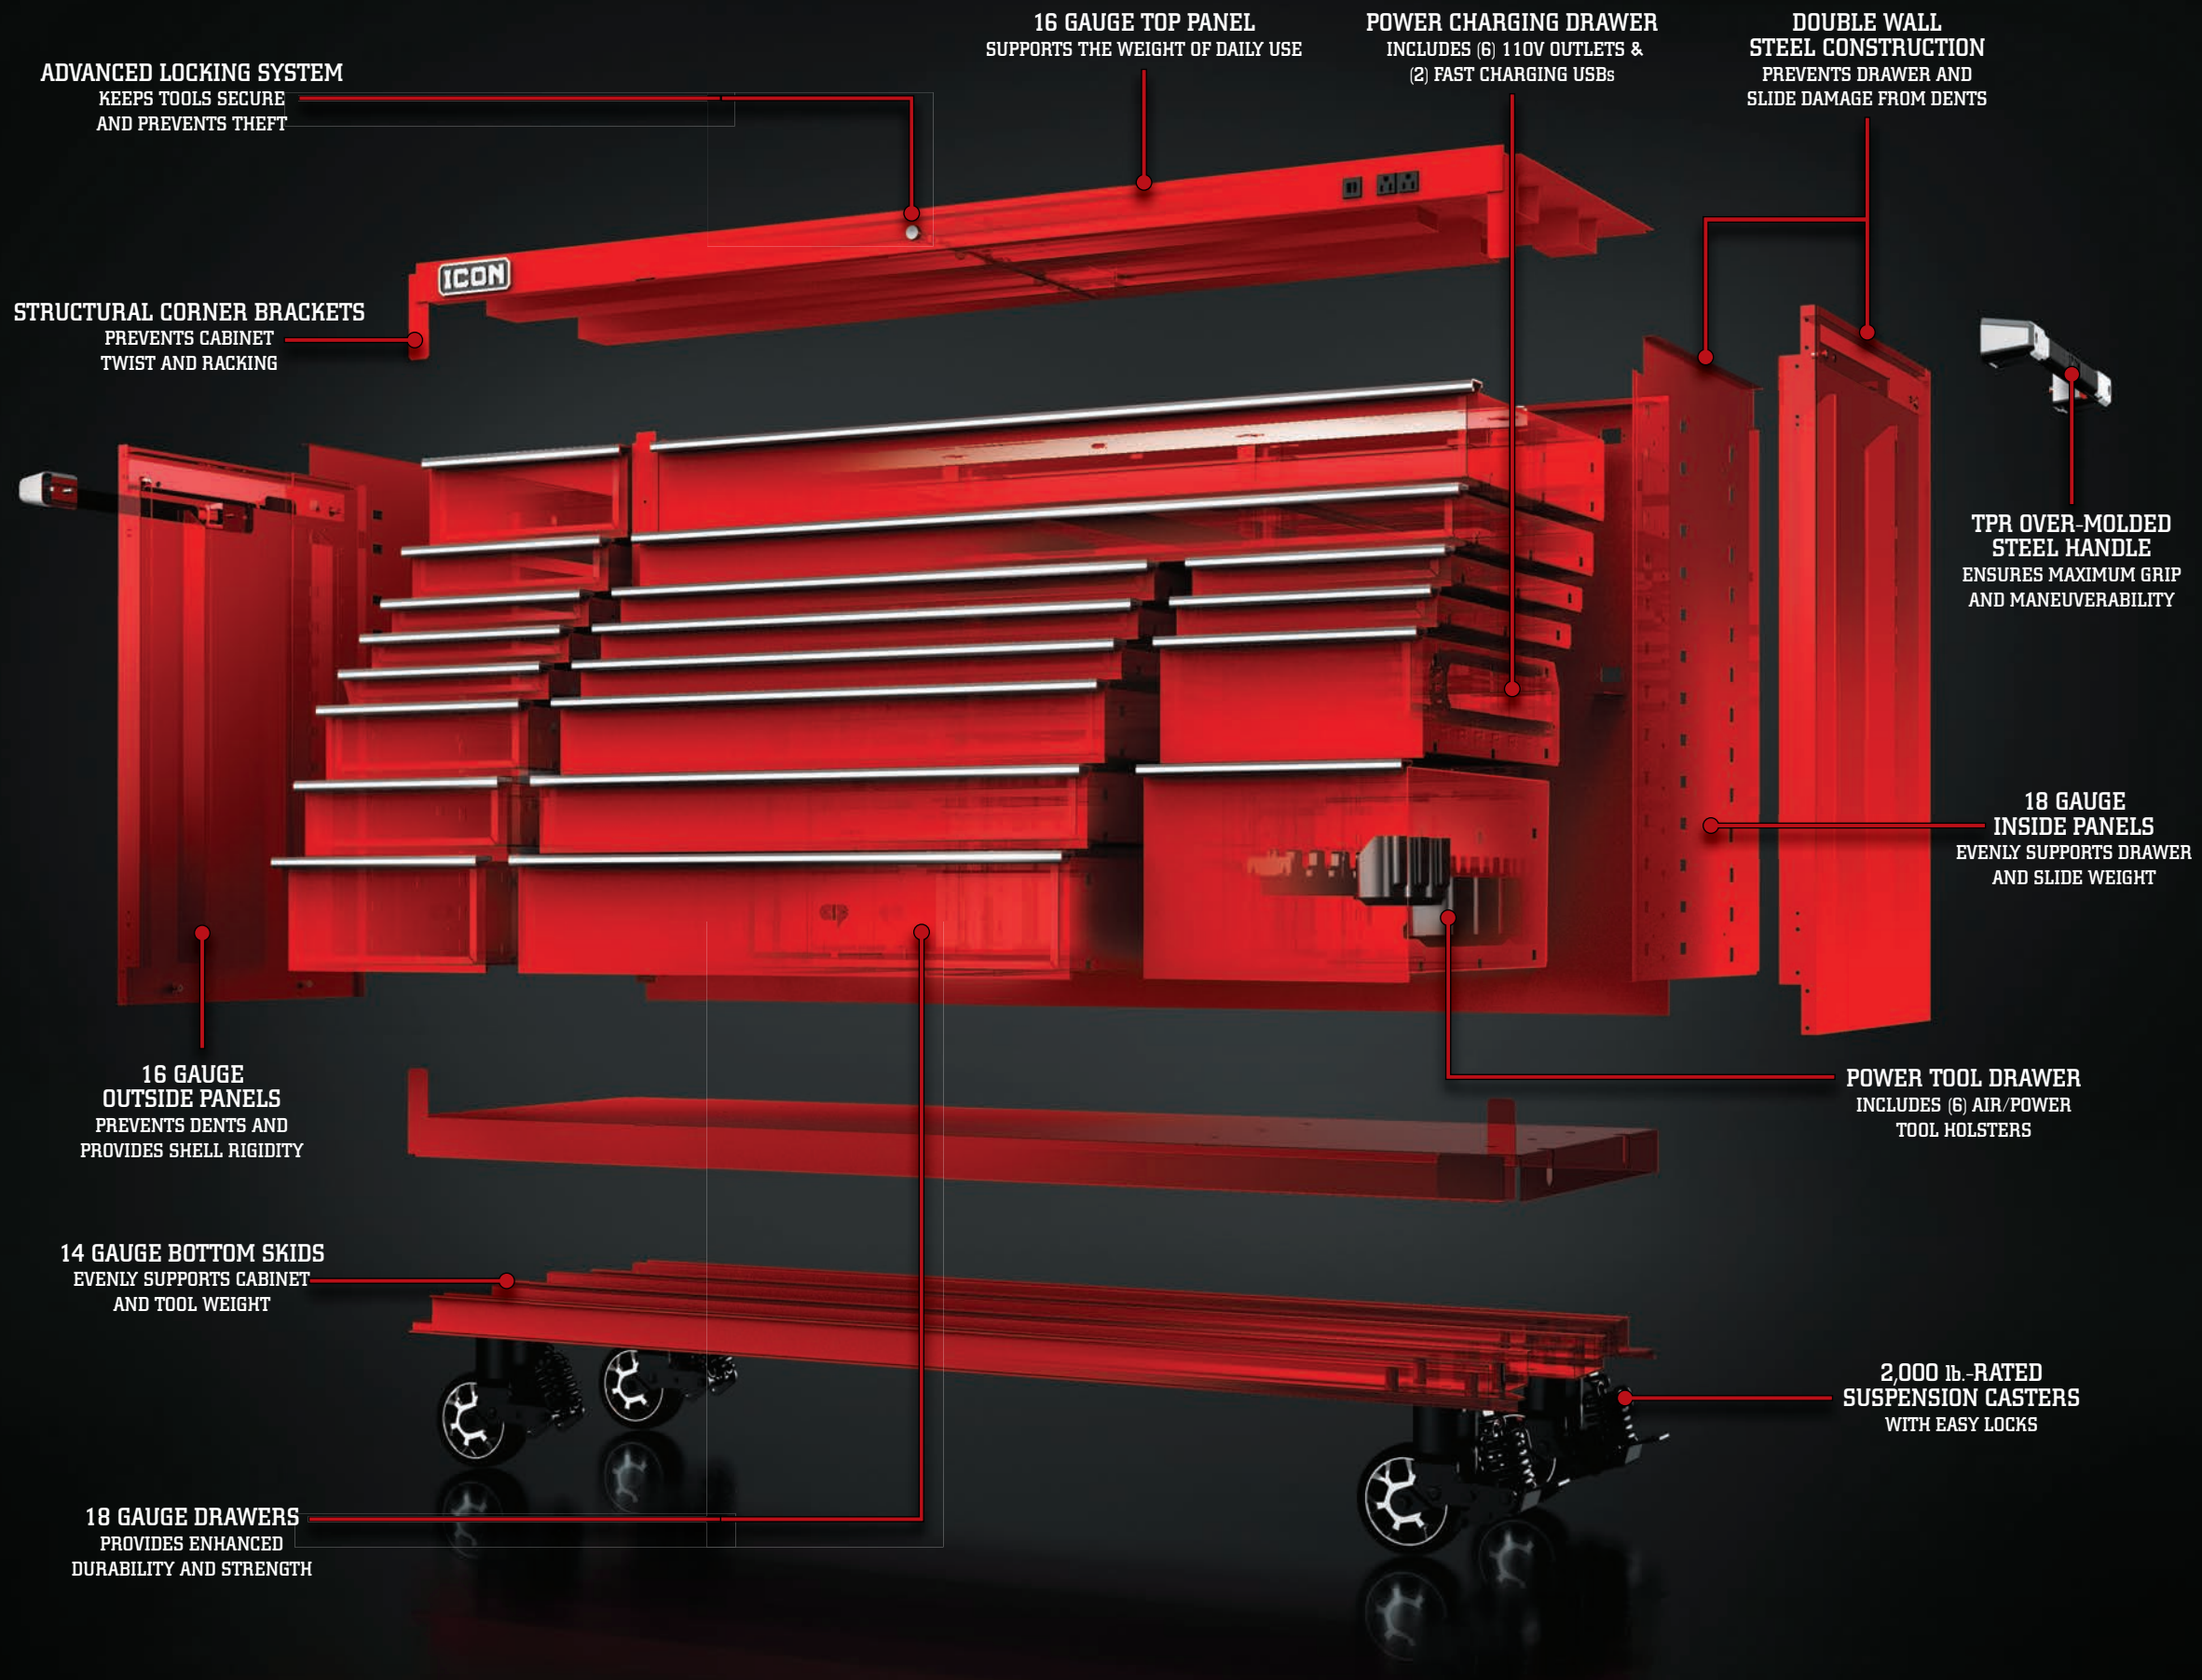

A world-class team of engineers and designers focused uncompromising attention to every detail. These cabinets have all of the features for the professional—but at a fraction of the price of the tool truck brands. Built with the strongest steel and precision reinforced welds, ICON™ storage is tough enough for the daily grind of a busy shop... and you don't have to break the bank to get the tool cabinet you deserve.

## PRECISION ENGINEERING TO LAST A LIFETIME

All great things are built on a strong foundation. ICON™ tool cabinets are no exception.

It all starts with premium materials and innovative design architecture. Every ICON™ cabinet features a double-wall, 14 & 16 gauge steel frame to provide a high-strength tool box you can trust.

The entire frame is aligned and precision welded with reinforcements in the most important areas. This innovative process ensures overall structural integrity and resistance to twisting or racking.

Under every ICON™ roll cab are three 14 gauge U-channels that distribute weight evenly to the industry-leading 2,000 lb.-rated suspension casters. This gives you the ability to carry every tool you own with ultimate strength and durability.

Inside the cabinet, every drawer is set up with the highest quality ball-bearing drawer slides supporting up to 265 lbs. per set. These slides were tested to simulate a lifetime of use and include an adjustable force drawer latch system that allows you to change the force needed to pull open each drawer. Each piece is then finished with a durable polyester-based powder coat that will stand up to harsh chemicals and provide a shine that will last.